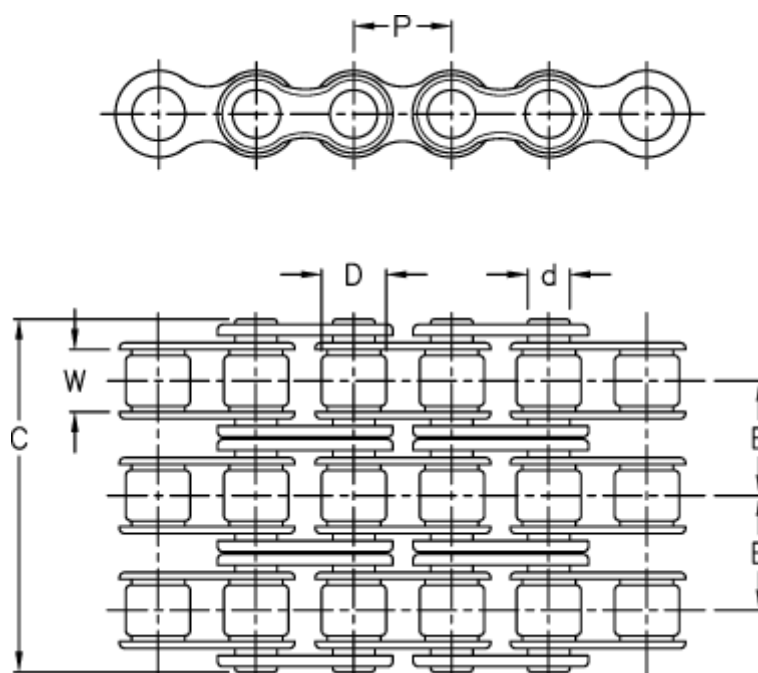

Data Sheet

Article number: 6100130120

Description: KLEEchain 2" triplex 32 B-3
5 meter in box (without connecting links)

Measures

Breaking power = 770500N

W = 30,99

C = 183,20

Chain size = 2"

d = 17,81

D = 29,21

Description = 32 B-3

E = 58,55

P = 50,80